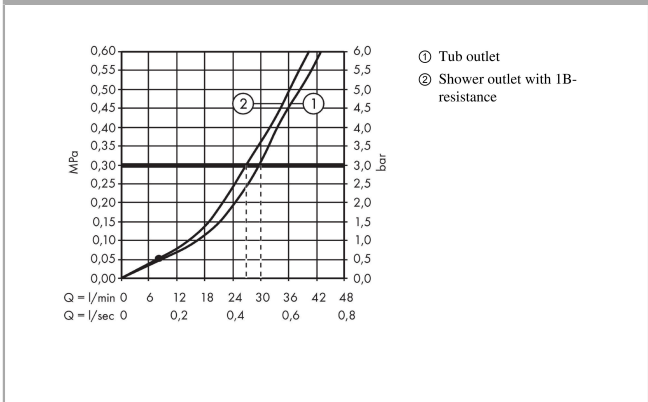

Rebris S
Single lever bath mixer set for concealed installation
Surfaces: **Matt Black** Article Number: **72448670**

Description

product features

- consists of: Single lever bath mixer, basic set
- 2 functions
- maximum flow rate at 3 bar: 30,7 l/min
- flow rate for bath spout at 3 bar: 30,7 l/min
- flow rate of hand shower at 3 bar: 27,4 l/min
- ceramic cartridge
- temperature limitation adjustable
- diverter with automatic resetting
- connection type: basic set
- min. operating pressure: 1 bar
- max. operating pressure: 10 bar

Design awards

reddot winner 2022

Product image

Scale drawing

Flowchart