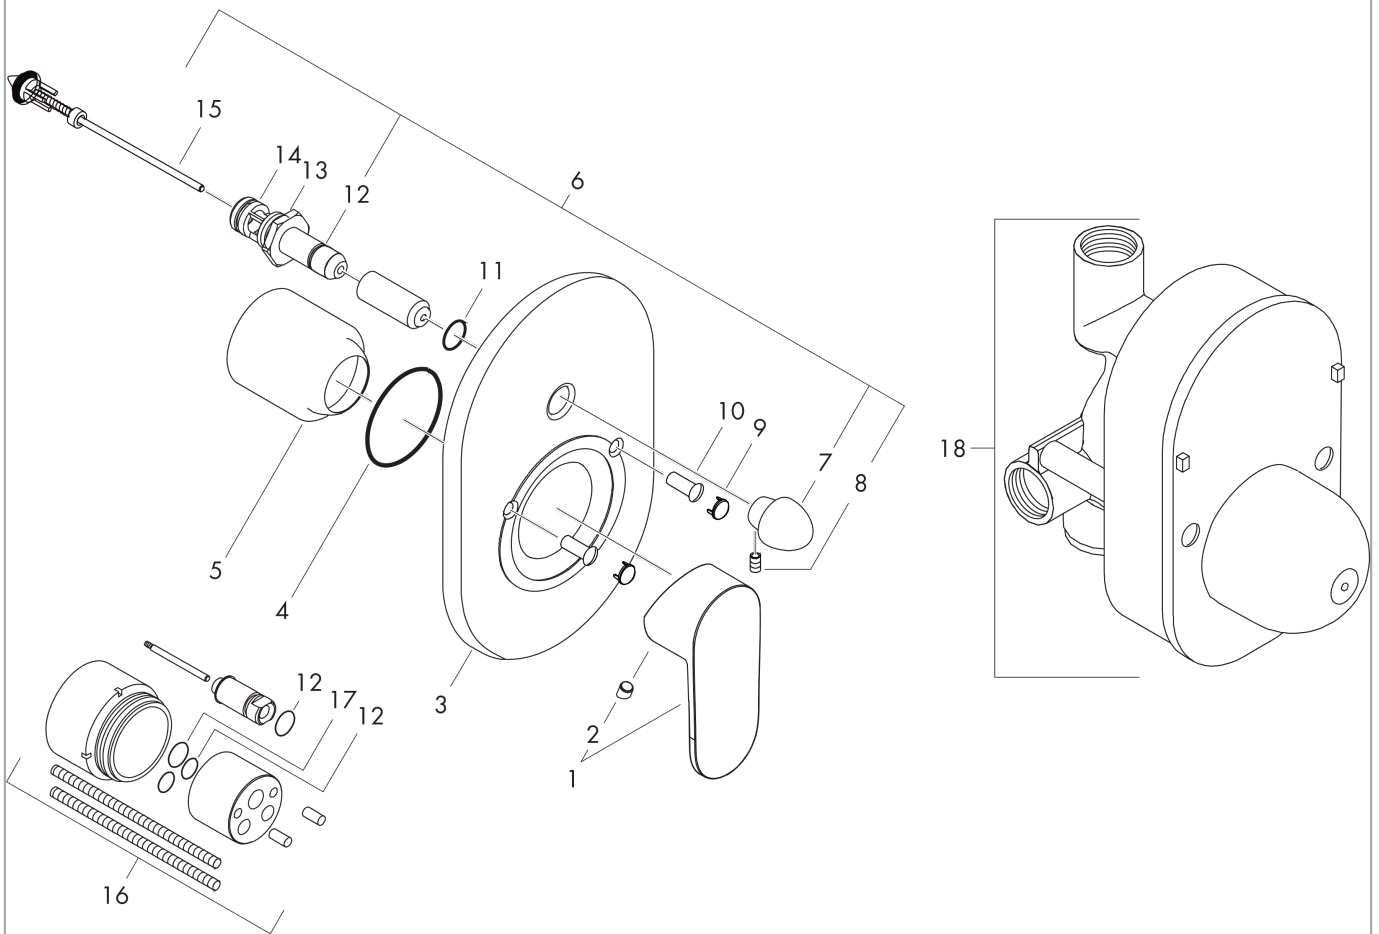

#### product features

- consists of: Single lever bath mixer, basic set
- 2 functions
- maximum flow rate at 3 bar: 30,7 l/min
- flow rate for bath spout at 3 bar: 30,7 l/min
- flow rate of hand shower at 3 bar: 27,4 l/min
- ceramic cartridge
- temperature limitation adjustable
- diverter with automatic resetting
- connection type: basic set
- min. operating pressure: 1 bar
- max. operating pressure: 10 bar

### Scale drawing

### Flowchart

**Rebris S**  
**Single lever bath mixer set for concealed installation**  
 Surfaces: **Matt Black** Article Number: **72448670**

**Exploded Drawing**

Year of production: >06/22

### Spare part list

Year of production: >06/22

Pos.	Description	Article Number	Price	PU
1	handle	94654670	€ 67,00	1
2	screw cover	96338610	€ 4,88	1
3	escutcheon bath/shower mixer	95011670	€ 67,00	1
4	O-Ring 48x3	95508000	€ 3,21	1
5	flange	96348670	€ 17,02	1
6	diverter assy with sleeve and handle	95015000	€ 100,44	1
7	diverter knob cpl.	95013670	€ 20,94	1
8	hollow set screw M4x10	97667000	€ 3,21	1
9	cover cap	95433670	€ 7,85	1
10	hollow screw	96065000	€ 5,24	1
11	O-ring 14x3	98130000	€ 3,21	1
12	O-ring 10x1,5	98123000	€ 3,21	1
13	O-ring 16x2,5	98134000	€ 3,21	1
14	O-ring 13x2	98128000	€ 3,21	1
15	selector assy	96937000	€ 18,33	1
16	extension set 28 mm tub mixer	32498000	€ 162,08	1
17	O-ring 12x1,5	98430000	€ 3,21	1
18	concealed item	31741180	-	1