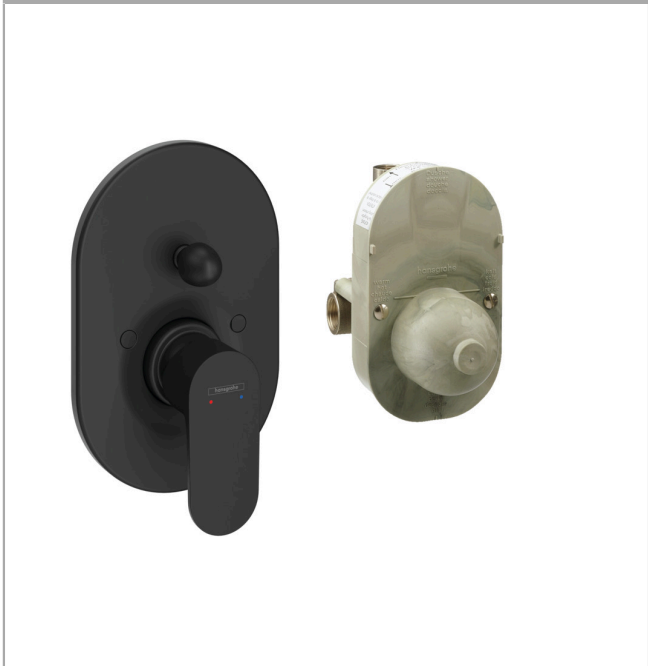

Rebris S
Single lever bath mixer set for concealed installation
Surfaces: **Matt Black** Article Number: **72448670**

Description

product features

- consists of: Single lever bath mixer, basic set
- 2 functions
- maximum flow rate at 3 bar: 30,7 l/min
- flow rate for bath spout at 3 bar: 30,7 l/min
- flow rate of hand shower at 3 bar: 27,4 l/min
- ceramic cartridge
- temperature limitation adjustable
- diverter with automatic resetting
- connection type: basic set
- min. operating pressure: 1 bar
- max. operating pressure: 10 bar

Design awards

reddot winner 2022

Product image