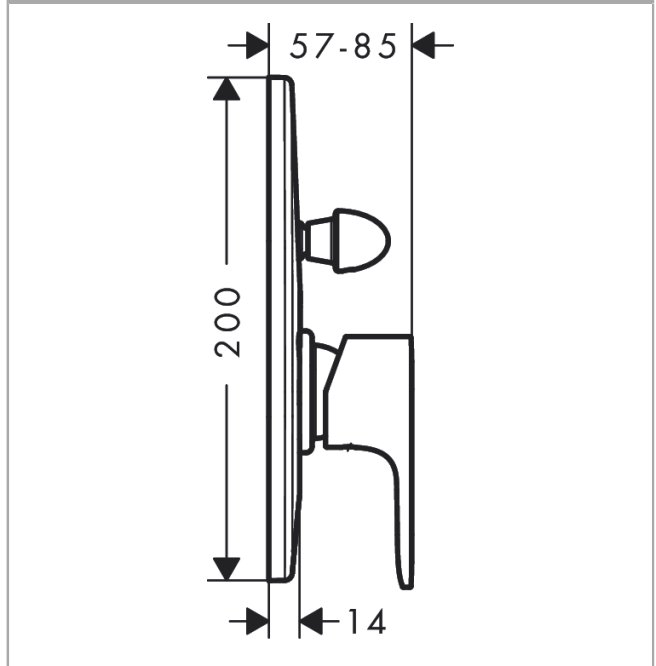

#### product features

- consists of: Single lever bath mixer, basic set
- 2 functions
- maximum flow rate at 3 bar: 30,7 l/min
- flow rate for bath spout at 3 bar: 30,7 l/min
- flow rate of hand shower at 3 bar: 27,4 l/min
- ceramic cartridge
- temperature limitation adjustable
- diverter with automatic resetting
- connection type: basic set
- min. operating pressure: 1 bar
- max. operating pressure: 10 bar

### Scale drawing